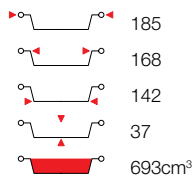

Wrinklewall Circular

Circolari
Rund
Rond

C804L

2 4

C807L

2 4

C801L

2 4

C806L

4

C805L

4

C803L

2 4

C802L

4