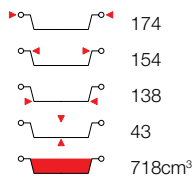

Smoothwall Circular

Circolari
Rund
Rond

AS120718

AS121431

AS120874

AS121710

AS121095

AS122000

AS121200