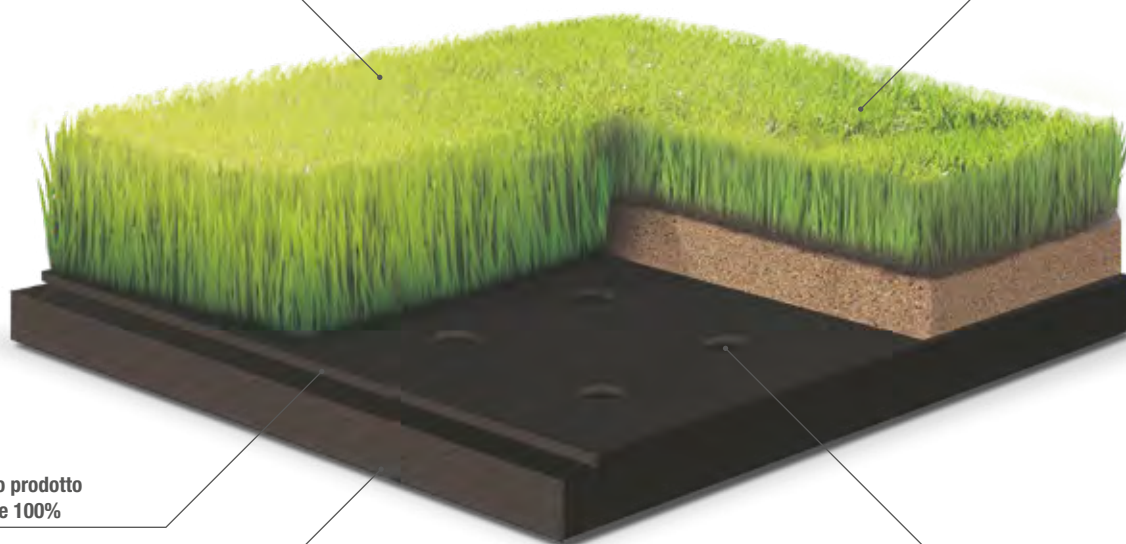

Monofilamento in polietilene

Opzione con sabbia