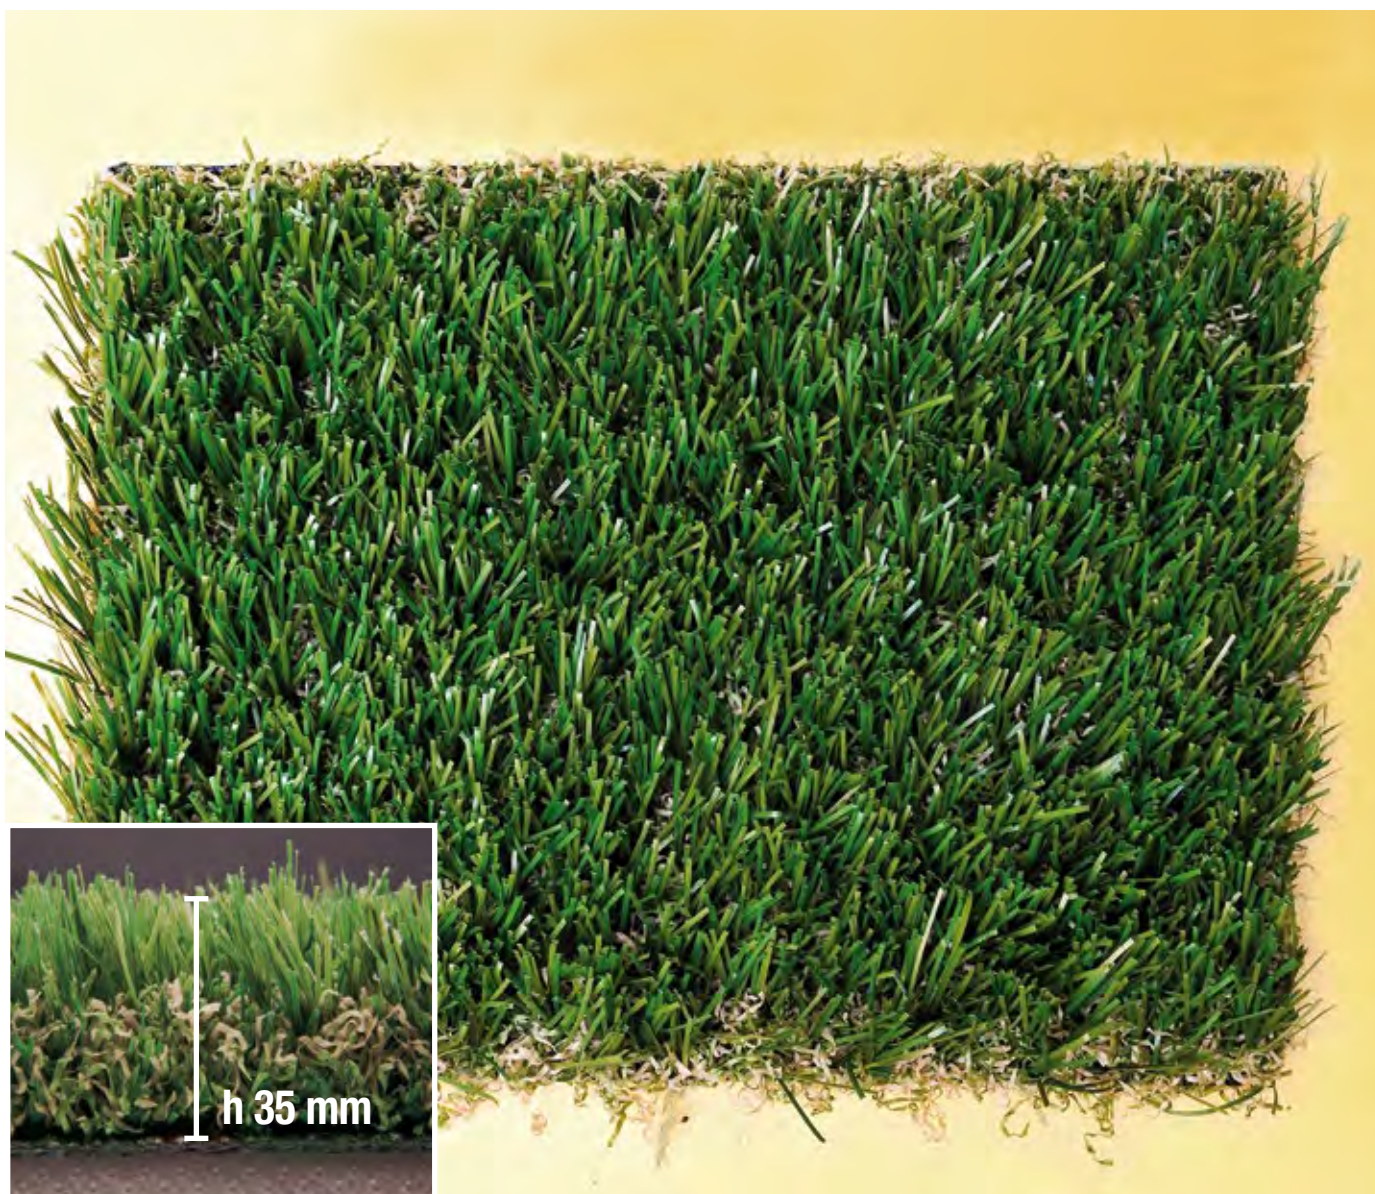

PRATO SINTETICO BOBOLI / ARTIFICIAL TURF BOBOLI / PELOUSE SYNTHETIQUE BOBOLI

Articolo	Codice	Misure (m)	Imballo (pz)	Confezione	Colore	Provenienza
88011358	8033142013586	1 x 25	1	Bobina	Verde	UE
88011359	8033142013593	2 x 25